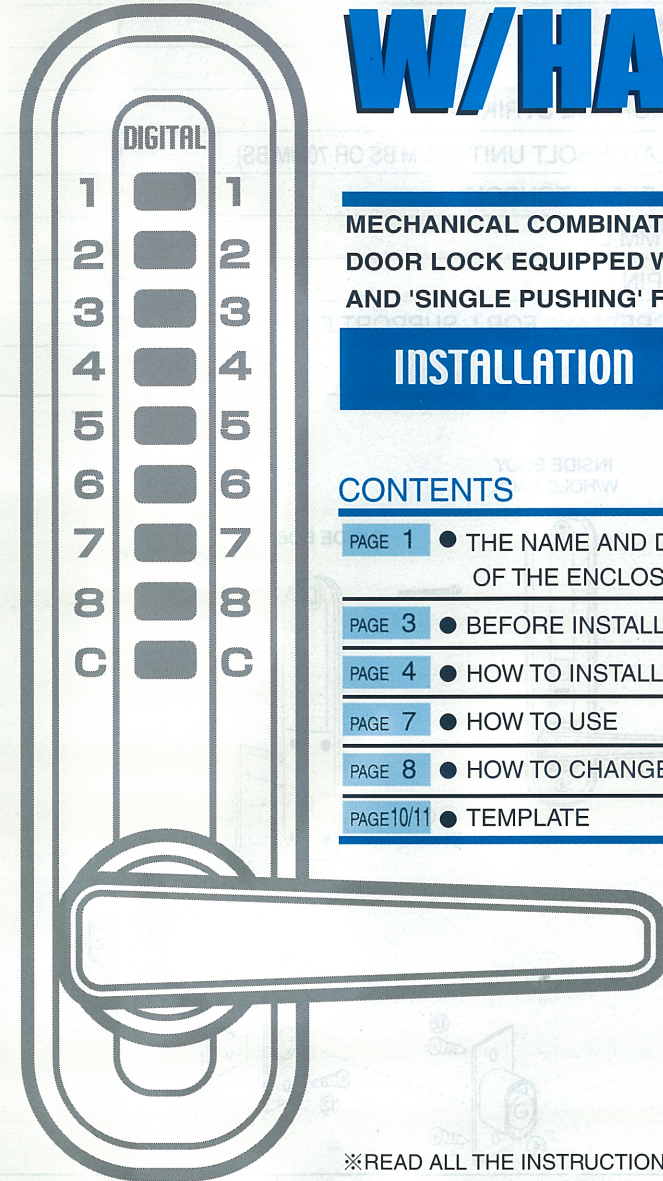

DIGITAL DOOR LOCK SUPER8 W/HANDLE

MECHANICAL COMBINATION ACCESS CONTROL
DOOR LOCK EQUIPPED WITH 'DOUBLE PUSHING'
AND 'SINGLE PUSHING' FUNCTION

INSTALLATION INSTRUCTIONS

CONTENTS

PAGE 1	● THE NAME AND DETAILS OF THE ENCLOSED PARTS
PAGE 3	● BEFORE INSTALLATION
PAGE 4	● HOW TO INSTALL
PAGE 7	● HOW TO USE
PAGE 8	● HOW TO CHANGE THE CODE NUMBER
PAGE 10/11	● TEMPLATE